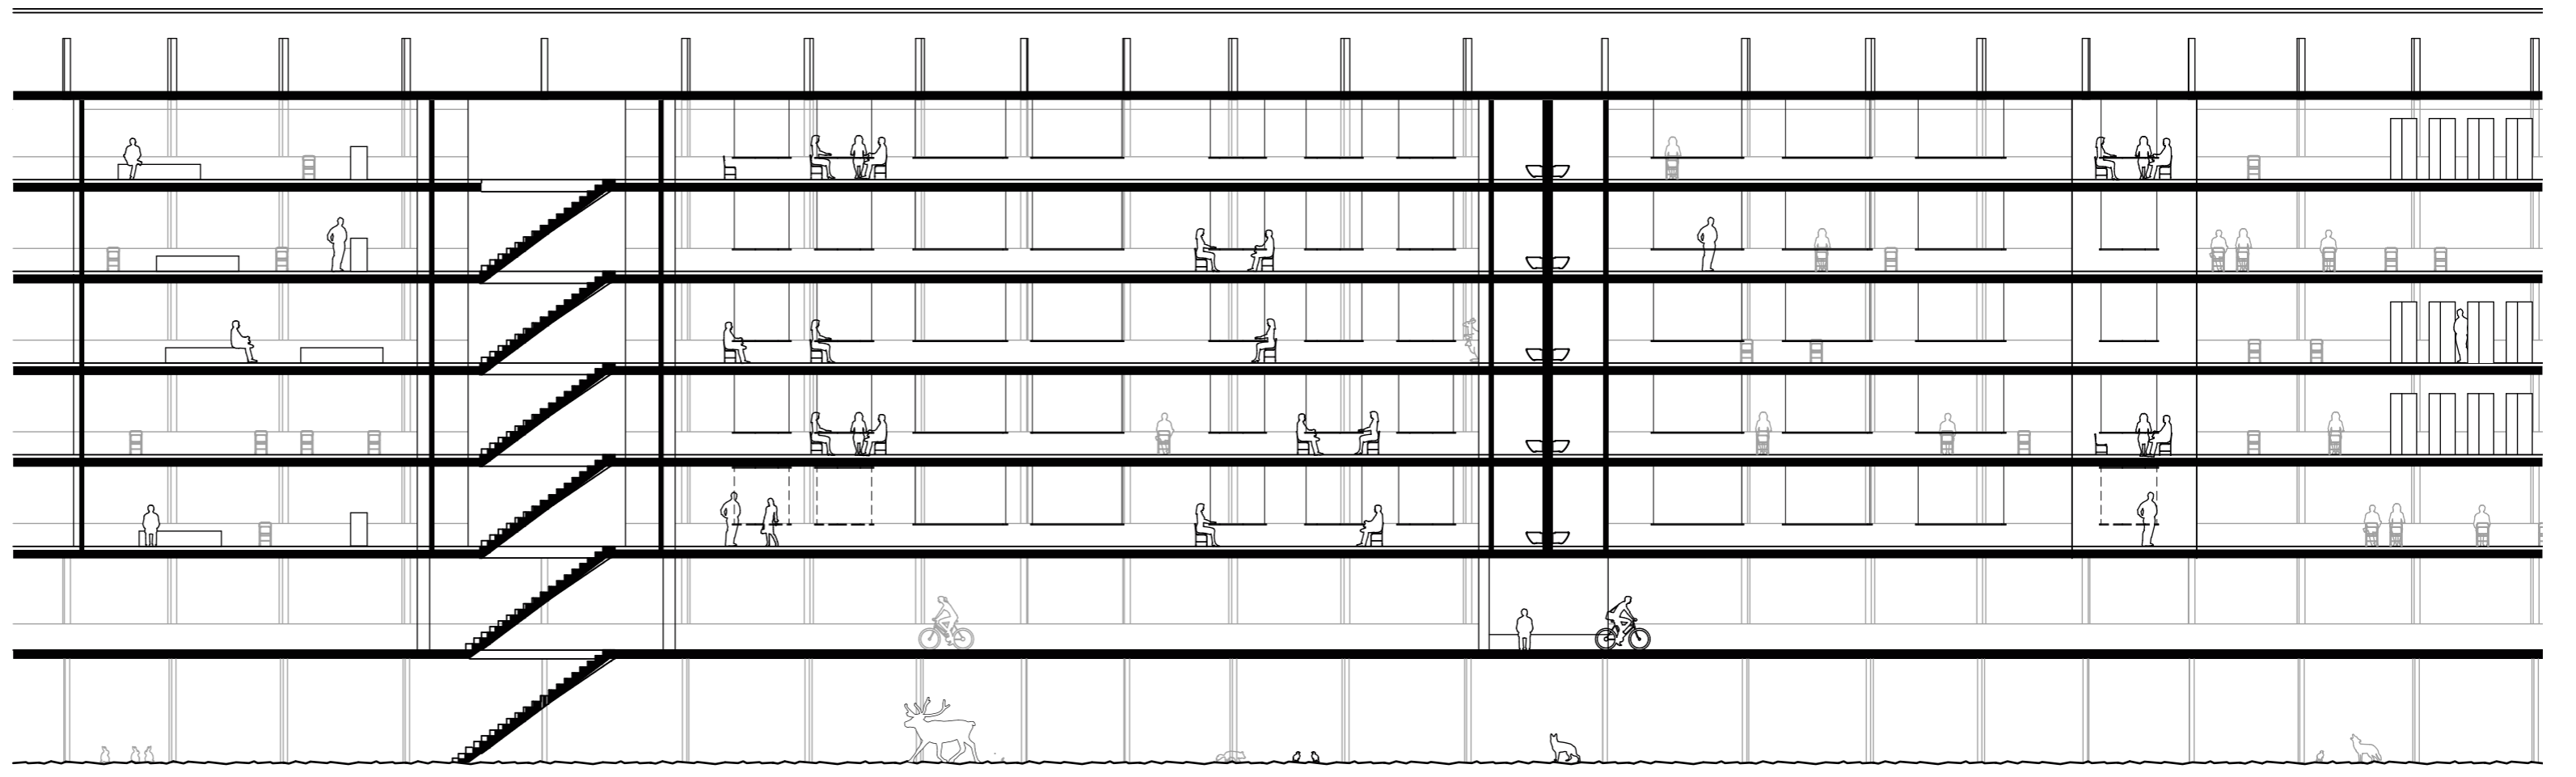

QU236

Cross Section M 1:200

Longitudinal Section M 1:200

Floorplan 24h-Forest-Office: Daytime Office-Use M 1:200

Floorplan 24h-Forest-Office Evening/Night-Use M 1:200

Floorplan 24h-Forest-Office Weekend-Use M 1:200