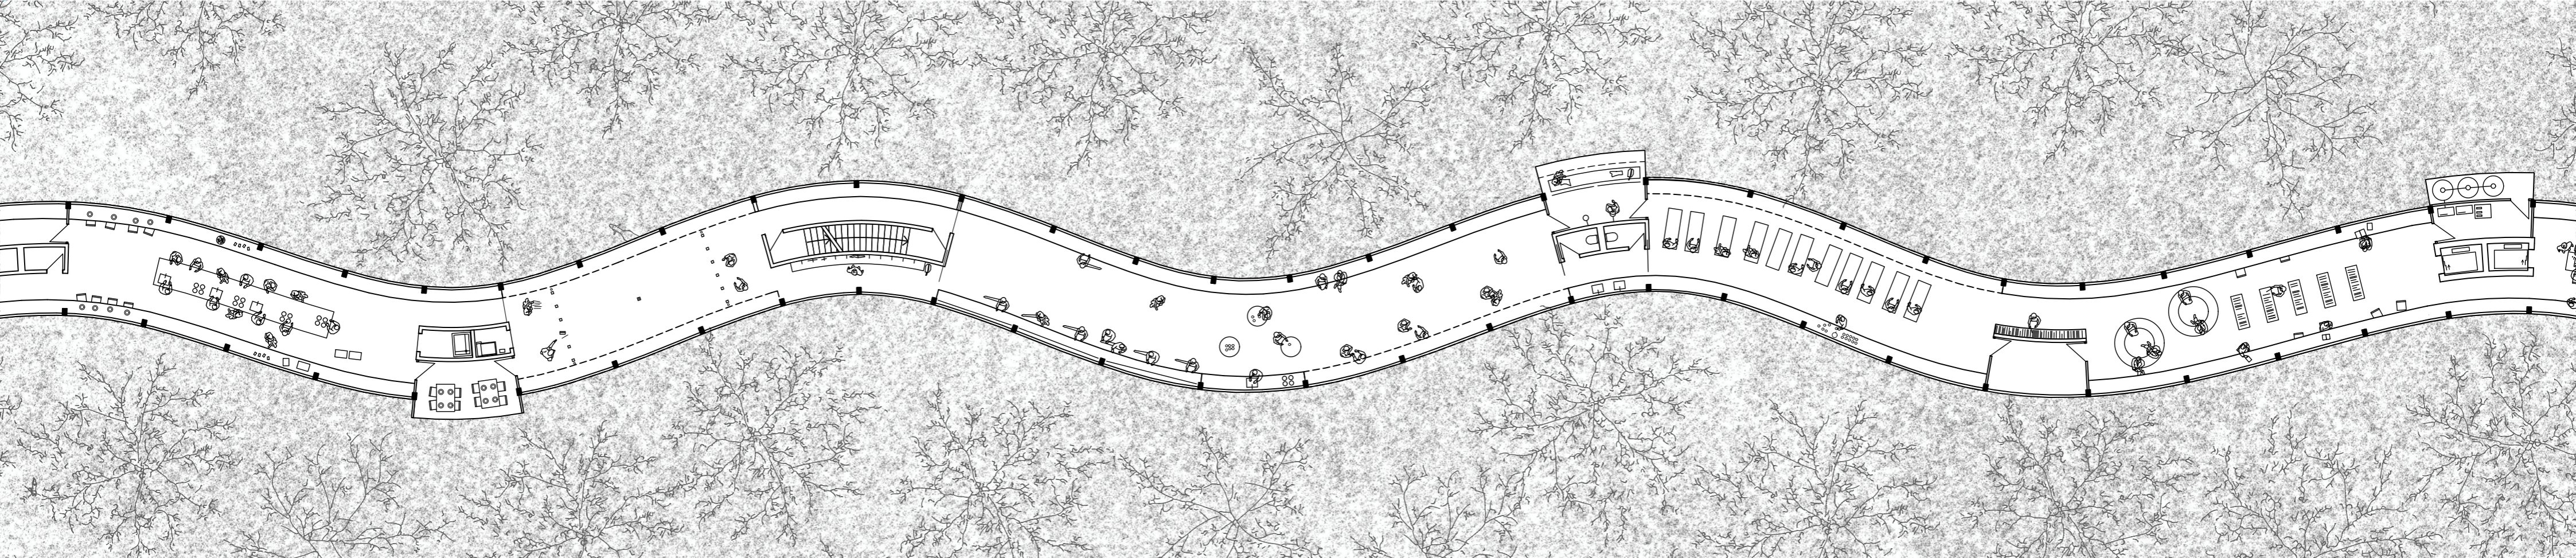

QU236

Cross Section M 1:200

Longitudinal Section M 1:200

Floorplan 24h-Forest-Office: Daytime Office-Use M 1:200

Floorplan 24h-Forest-Office Evening/Night-Use M 1:200

Floorplan 24h-Forest-Office Weekend-Use M 1:200