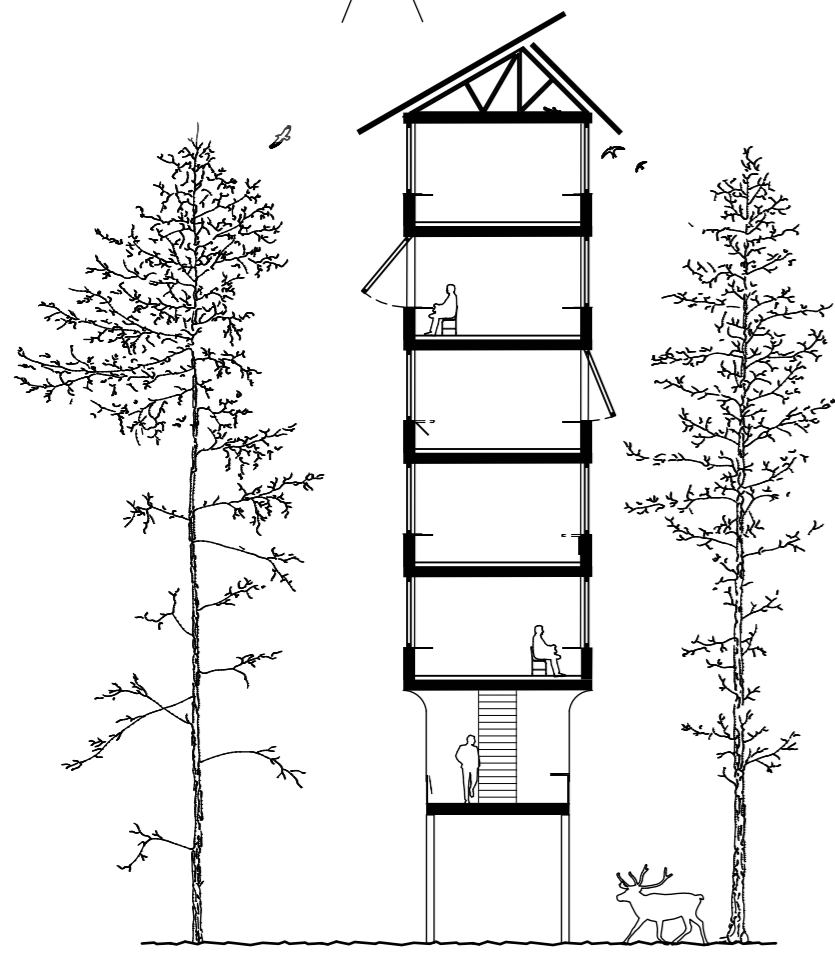

QU236

Cross Section M 1:200

Longitudinal Section M 1:200

Floorplan 24h-Forest-Office: Daytime Office-Use M 1:200

Floorplan 24h-Forest-Office Evening/Night-Use M 1:200

Floorplan 24h-Forest-Office Weekend-Use M 1:200