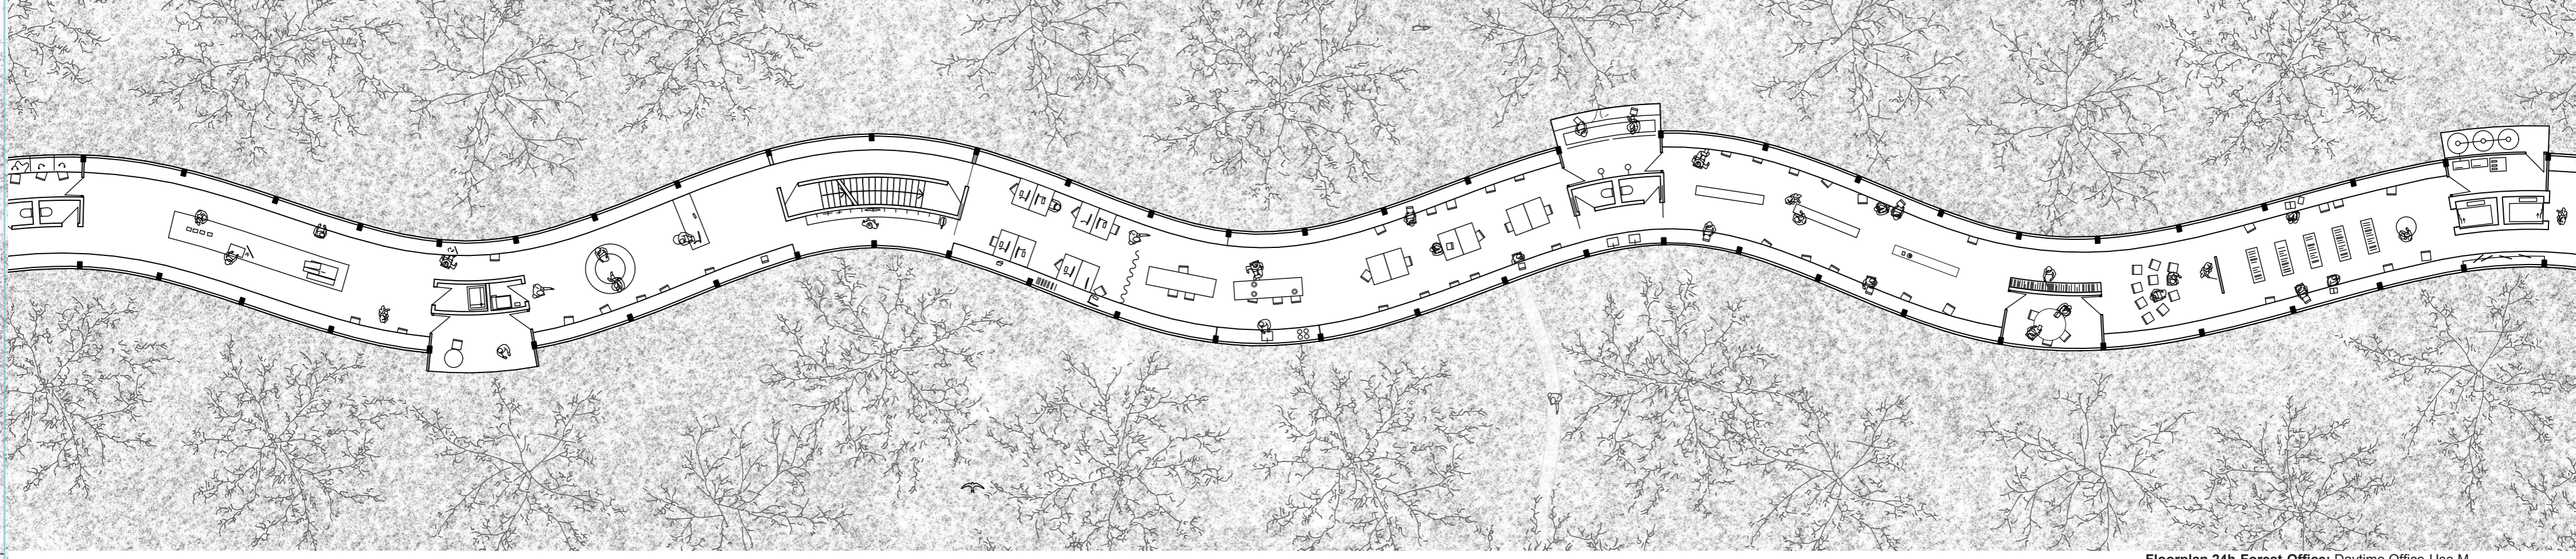

QU236

Cross Section M 1:200

Longitudinal Section M 1:200

Floorplan 24h-Forest-Office: Daytime Office-Use M 1:200

Floorplan 24h-Forest-Office Evening/Night-Use M 1:200

Floorplan 24h-Forest-Office Weekend-Use M 1:200