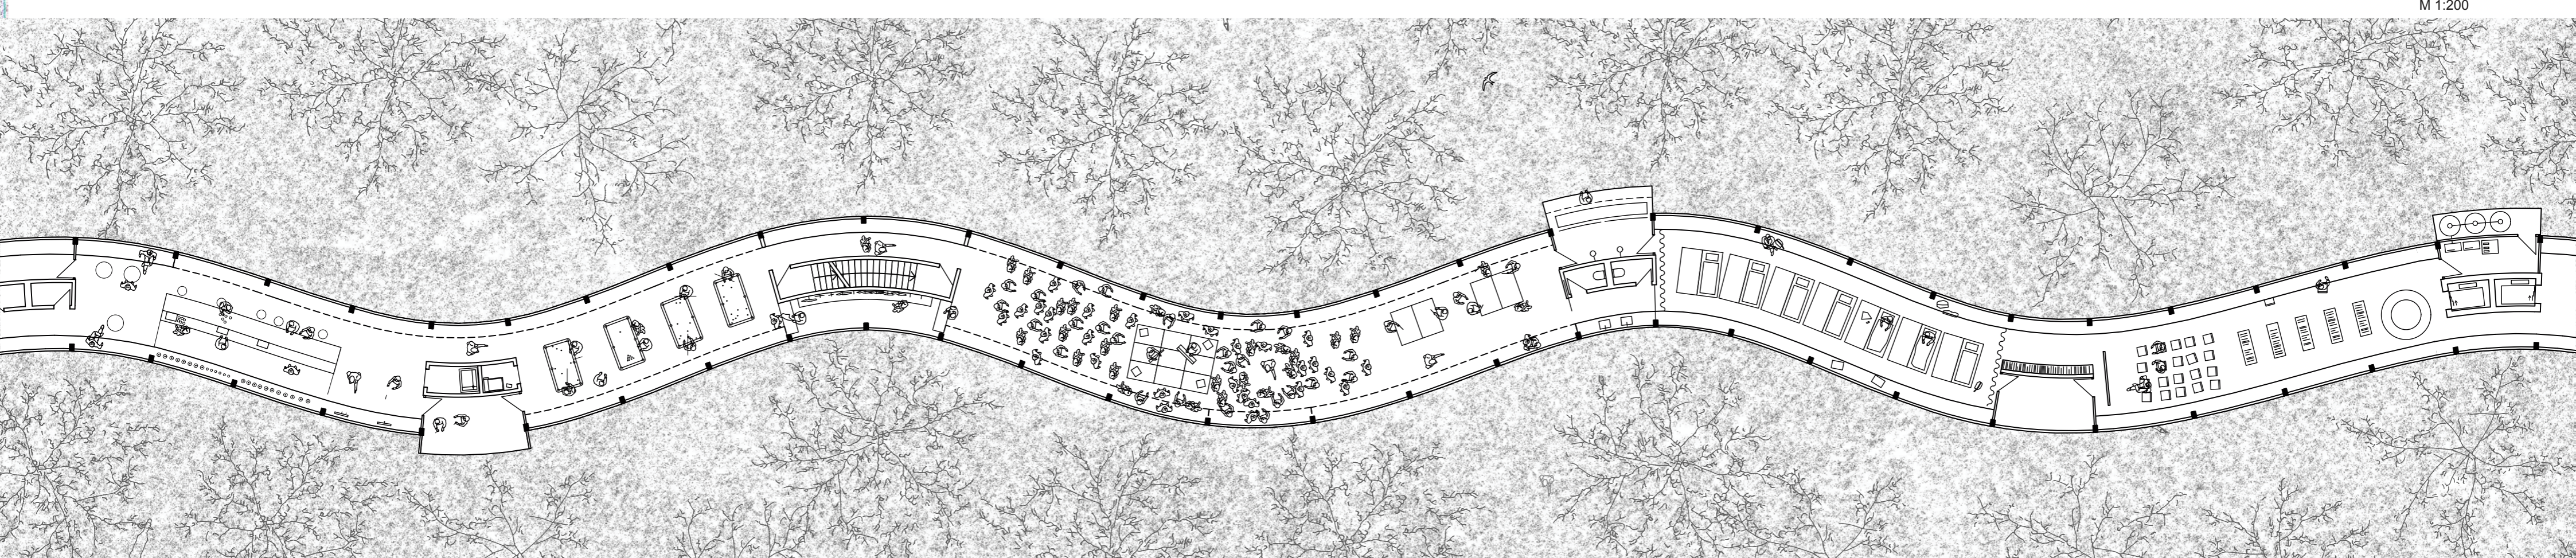

QU236

Cross Section M 1:200

Longitudinal Section M 1:200

Floorplan 24h-Forest-Office: Daytime Office-Use M 1:200

Floorplan 24h-Forest-Office Evening/Night-Use M 1:200

Floorplan 24h-Forest-Office Weekend-Use M 1:200