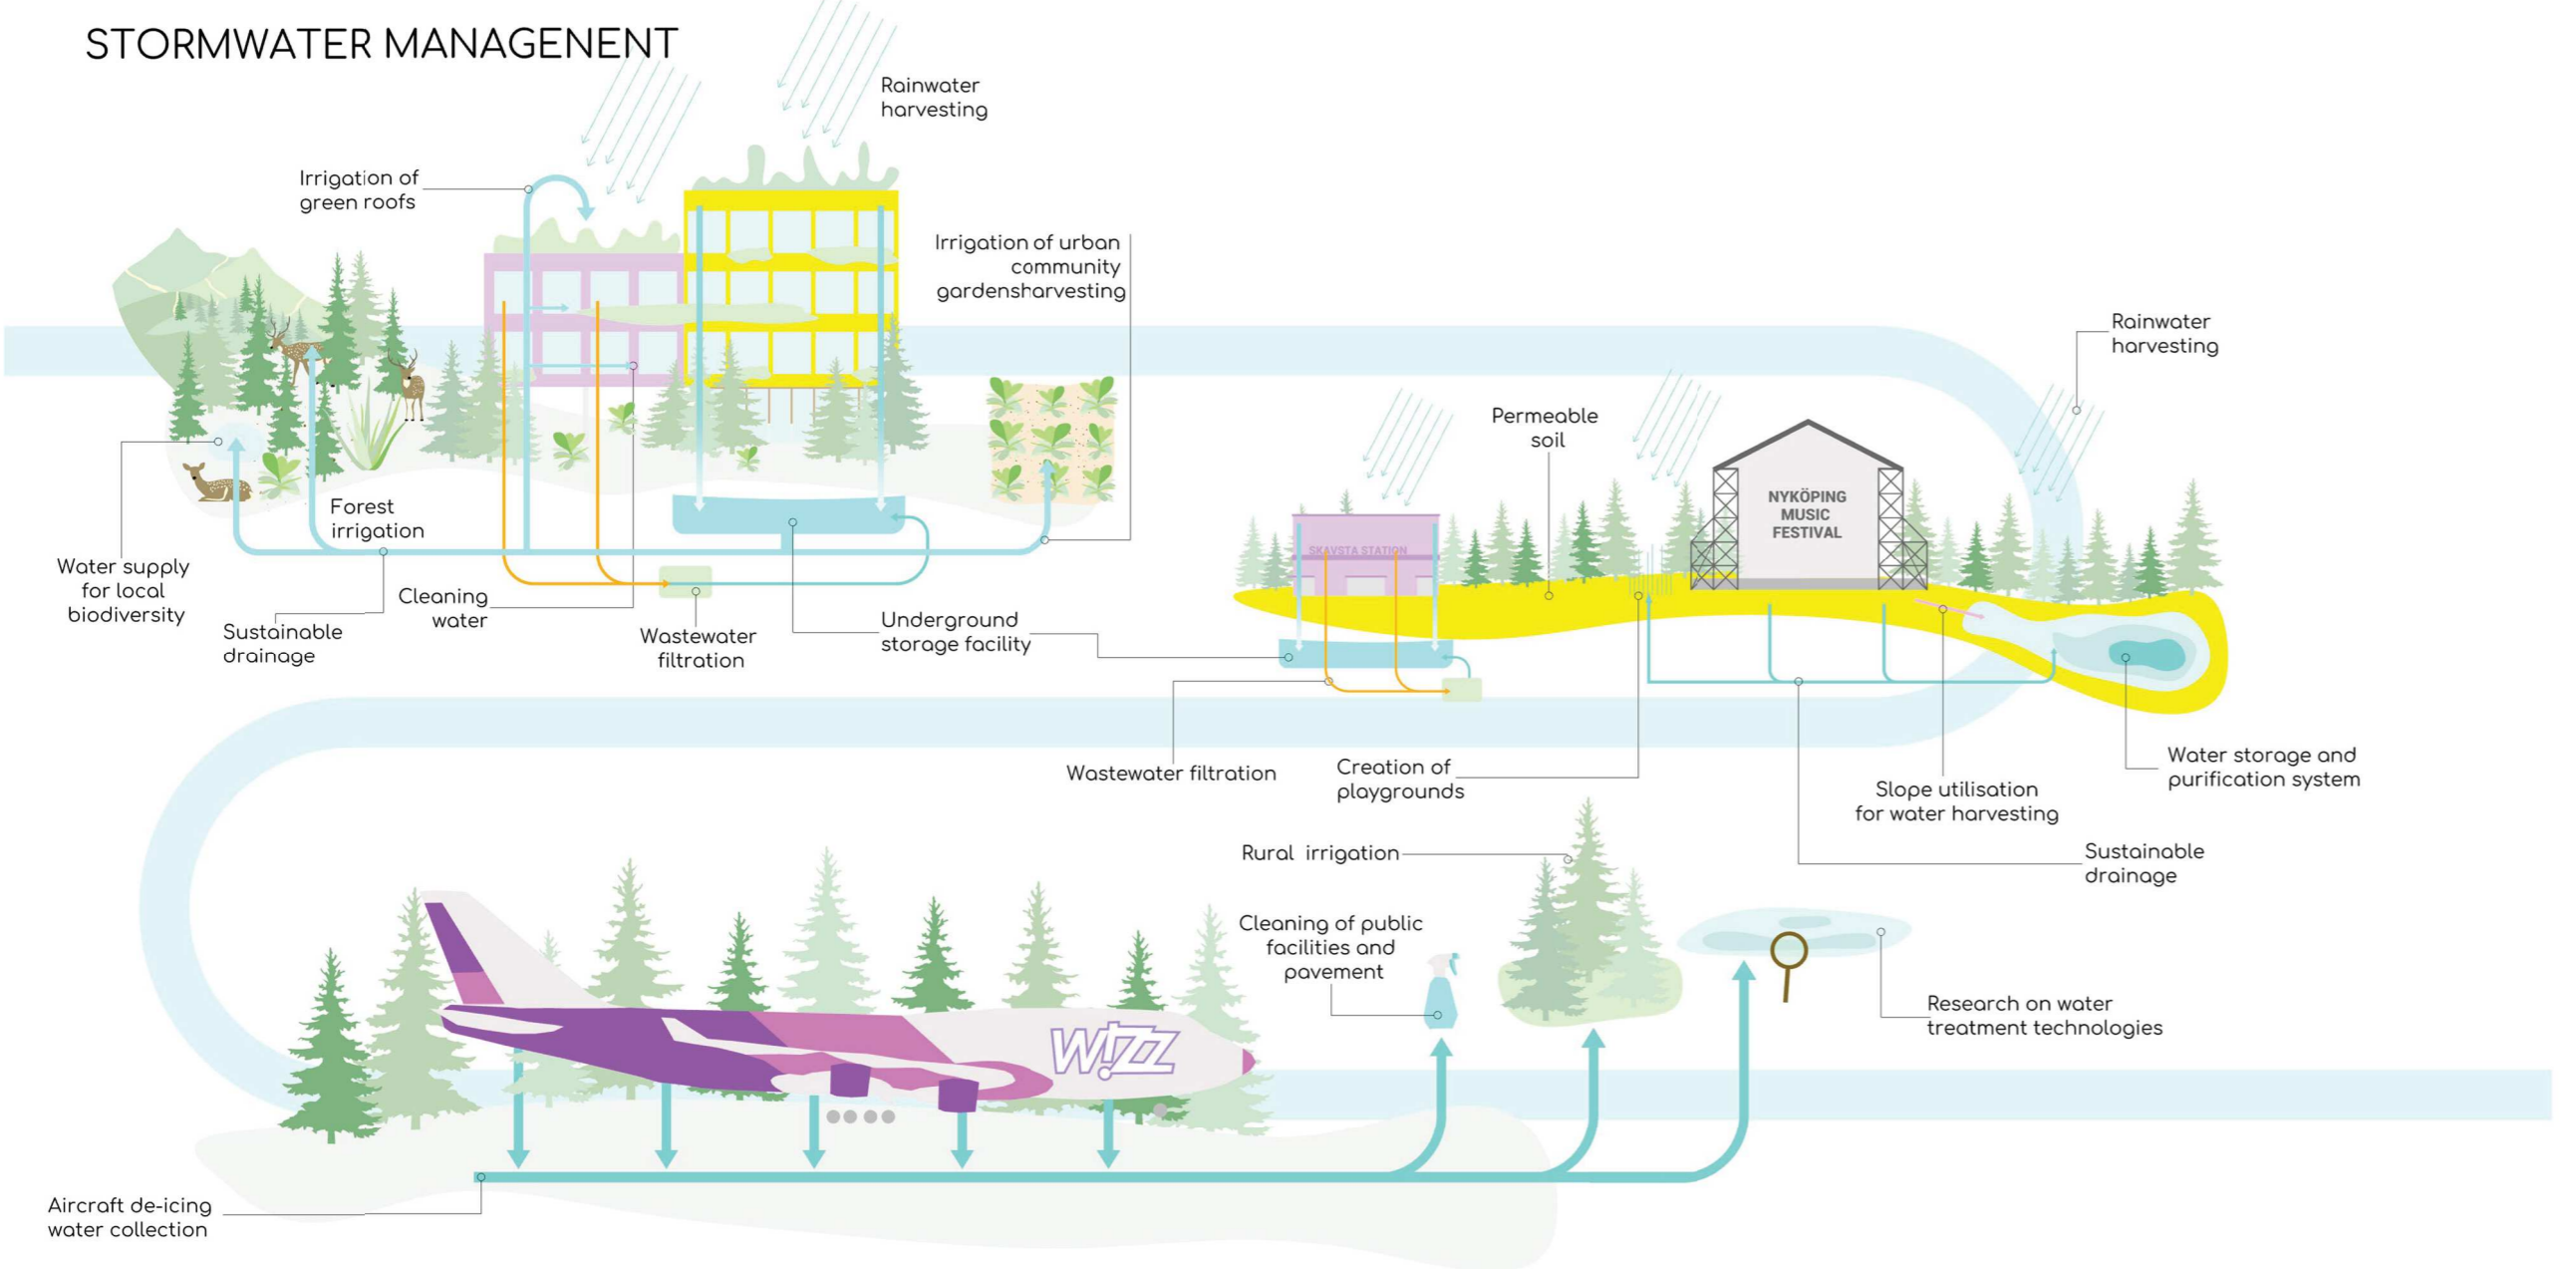

WORK (ING) NATURE
A sustainable departure for Skavsta

THE BLOCKS

The use of wood will enable constructions to be executed quickly and efficiently, facilitating the rapid implementation and incorporation of start-ups and established companies in the field. The versatility of this material also allows for the creation of spacious porticoes, providing greater internal flexibility for potential new uses in the buildings. Imagine a building where on the ground floor, spaces for neighbors' gatherings blend with green nature-filled areas; on the upper floors, hydroponic crops can coexist with coworking spaces adapted to new work models; and on the roof, one can find everything from energy production zones to robot-cultivated automated nurseries. All of this is possible in Work(ing) Nature!