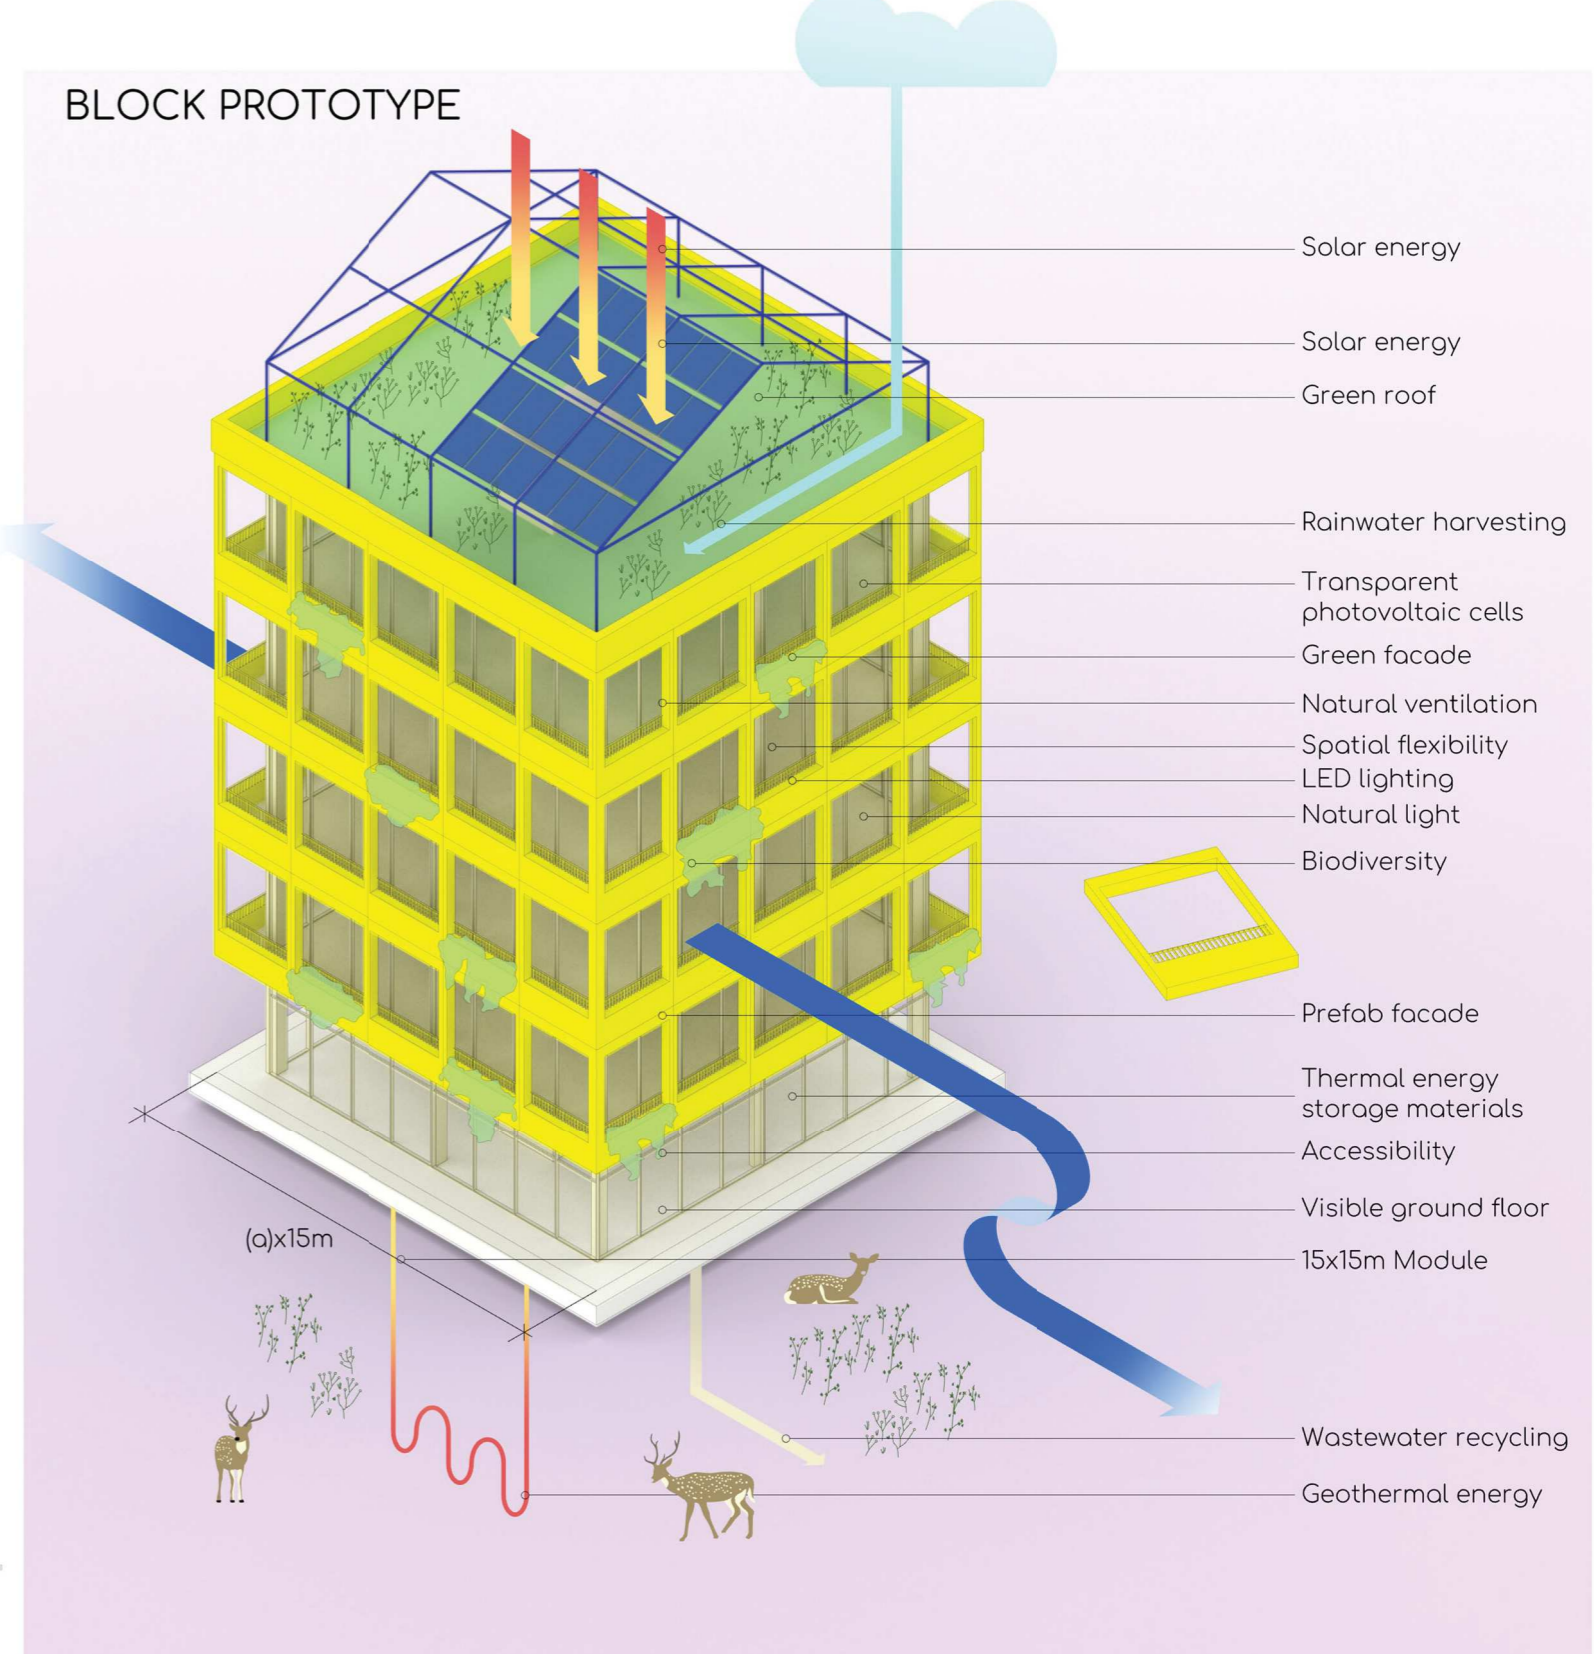

WORK (ING) NATURE
A sustainable departure for Skavsta

THE BLOCKS

The use of wood will enable constructions to be executed quickly and efficiently, facilitating the rapid implementation and incorporation of start-ups and established companies in the field. The versatility of this material also allows for the creation of spacious porticoes, providing greater internal flexibility for potential new uses in the buildings. Imagine a building where on the ground floor, spaces for neighbors' gatherings blend with green nature-filled areas; on the upper floors, hydroponic crops can coexist with coworking spaces adapted to new work models; and on the roof, one can find everything from energy production zones to robot-cultivated automated nurseries. All of this is possible in Work(ing) Nature!